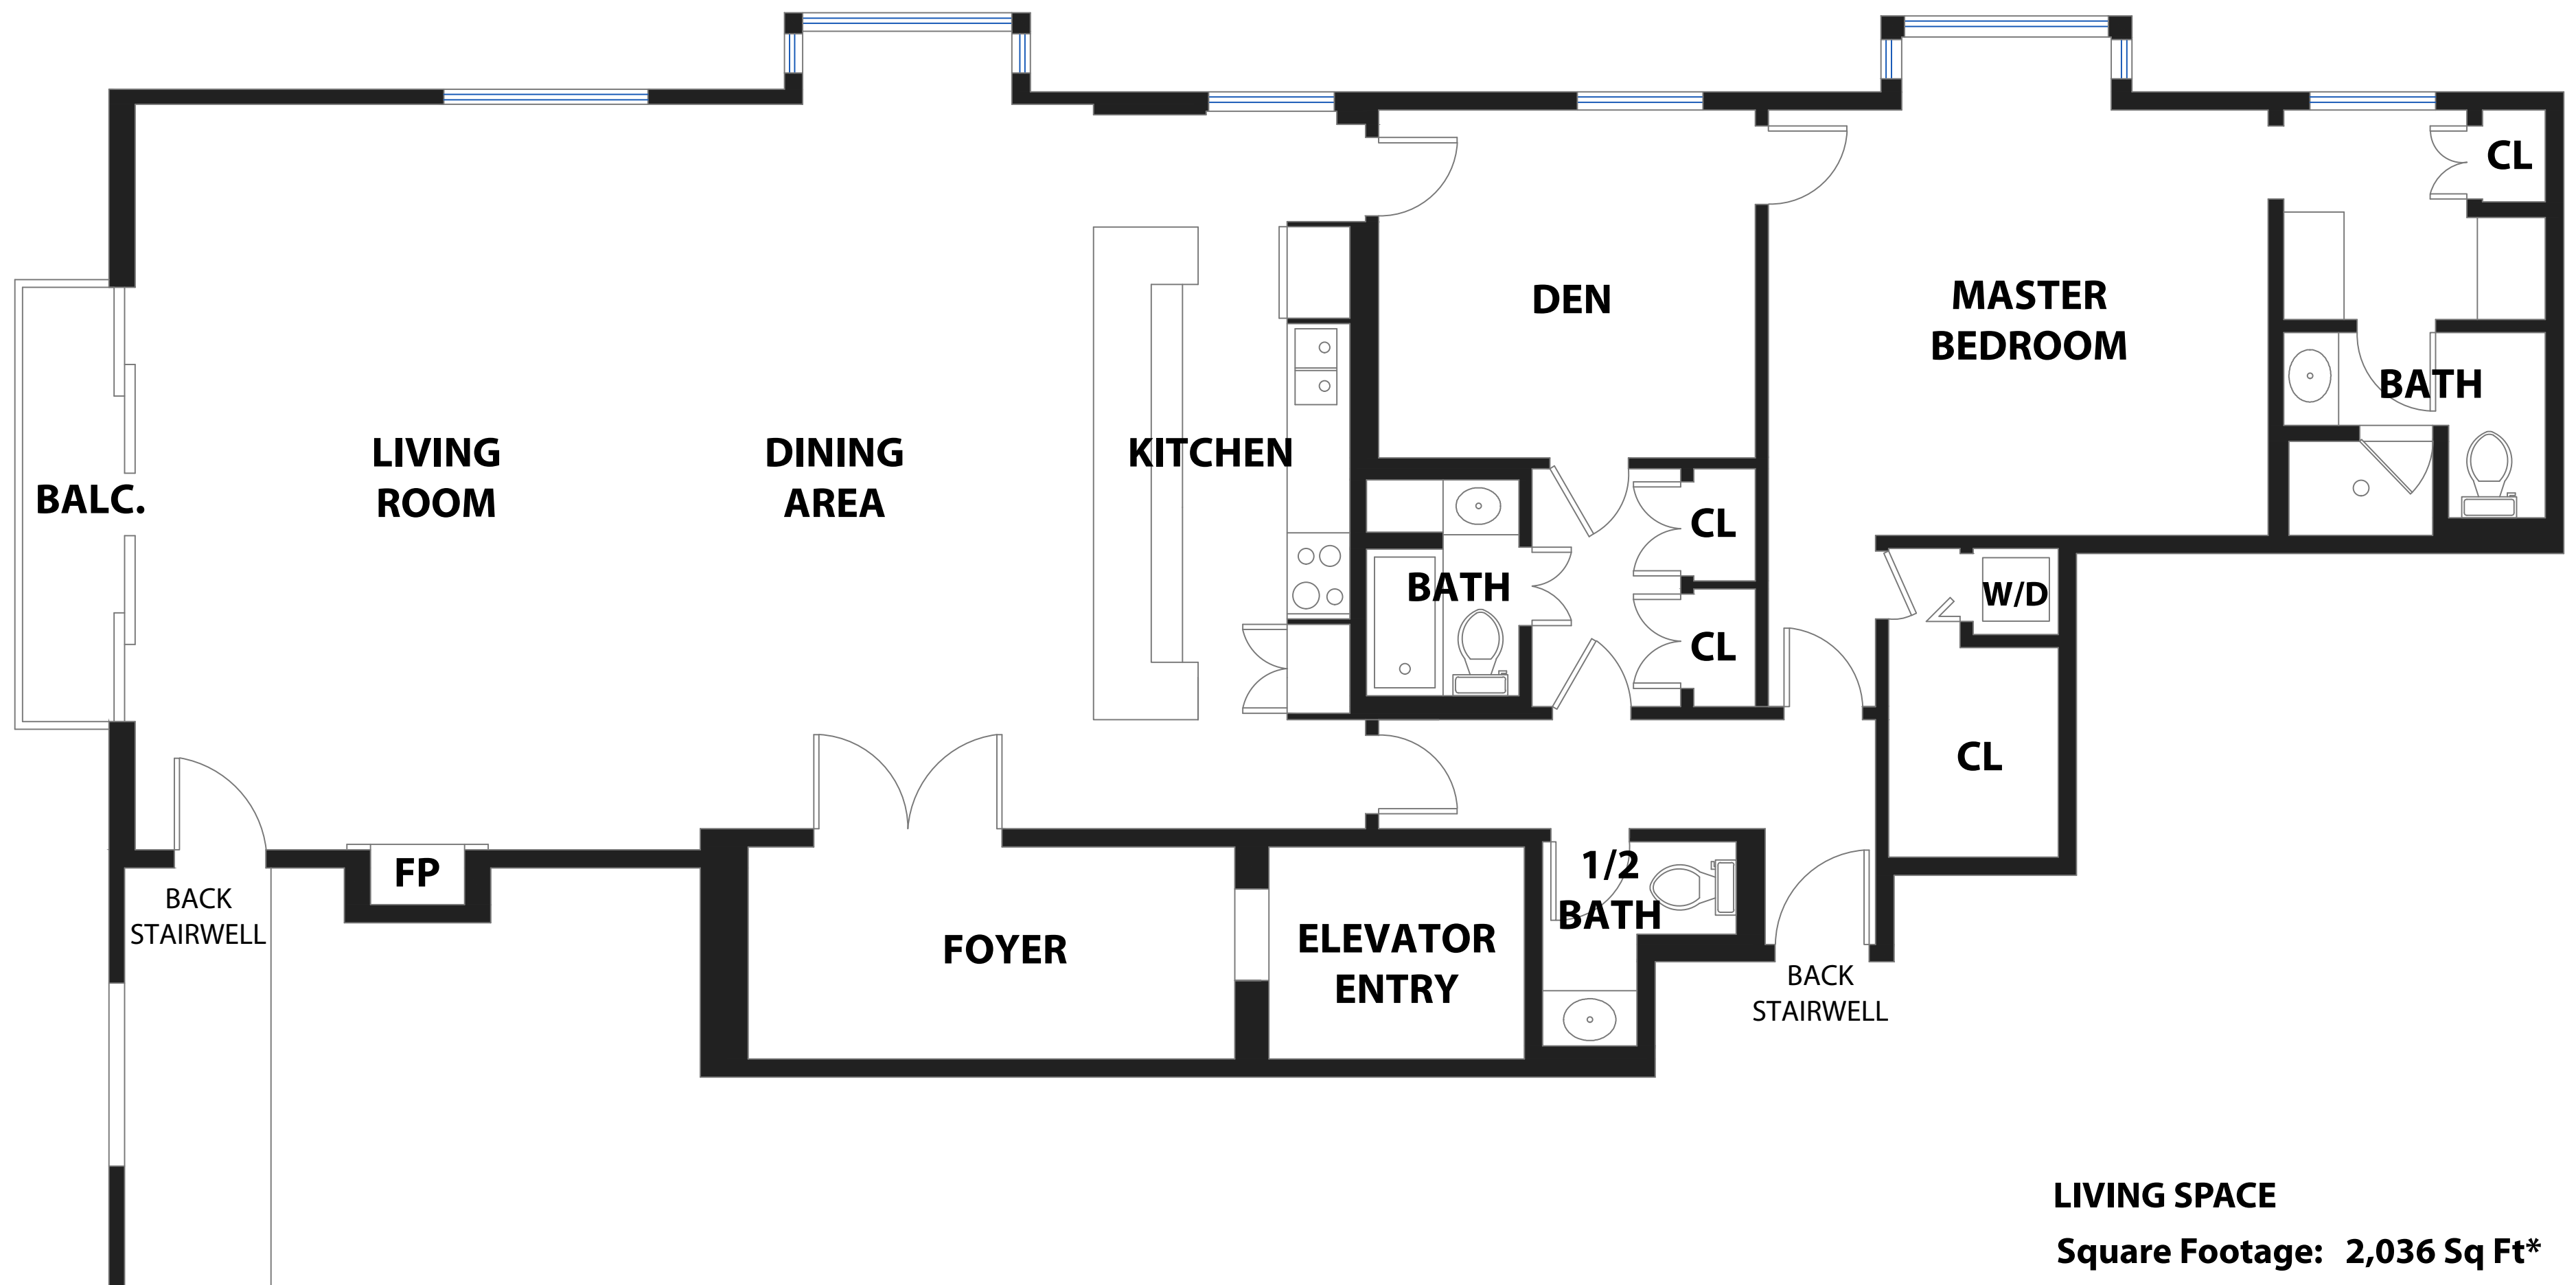

1170 SACRAMENTO STREET #17A

SAN FRANCISCO, CALIFORNIA

LIVING SPACE

Square Footage: 2,036 Sq Ft*

NON-LIVING SPACE

Square Footage: 38 Sq Ft*

Balcony	38
---------	----

APPROXIMATE TOTAL LIVING & NON-LIVING SPACE

Square Footage: 2,074 Sq Ft*